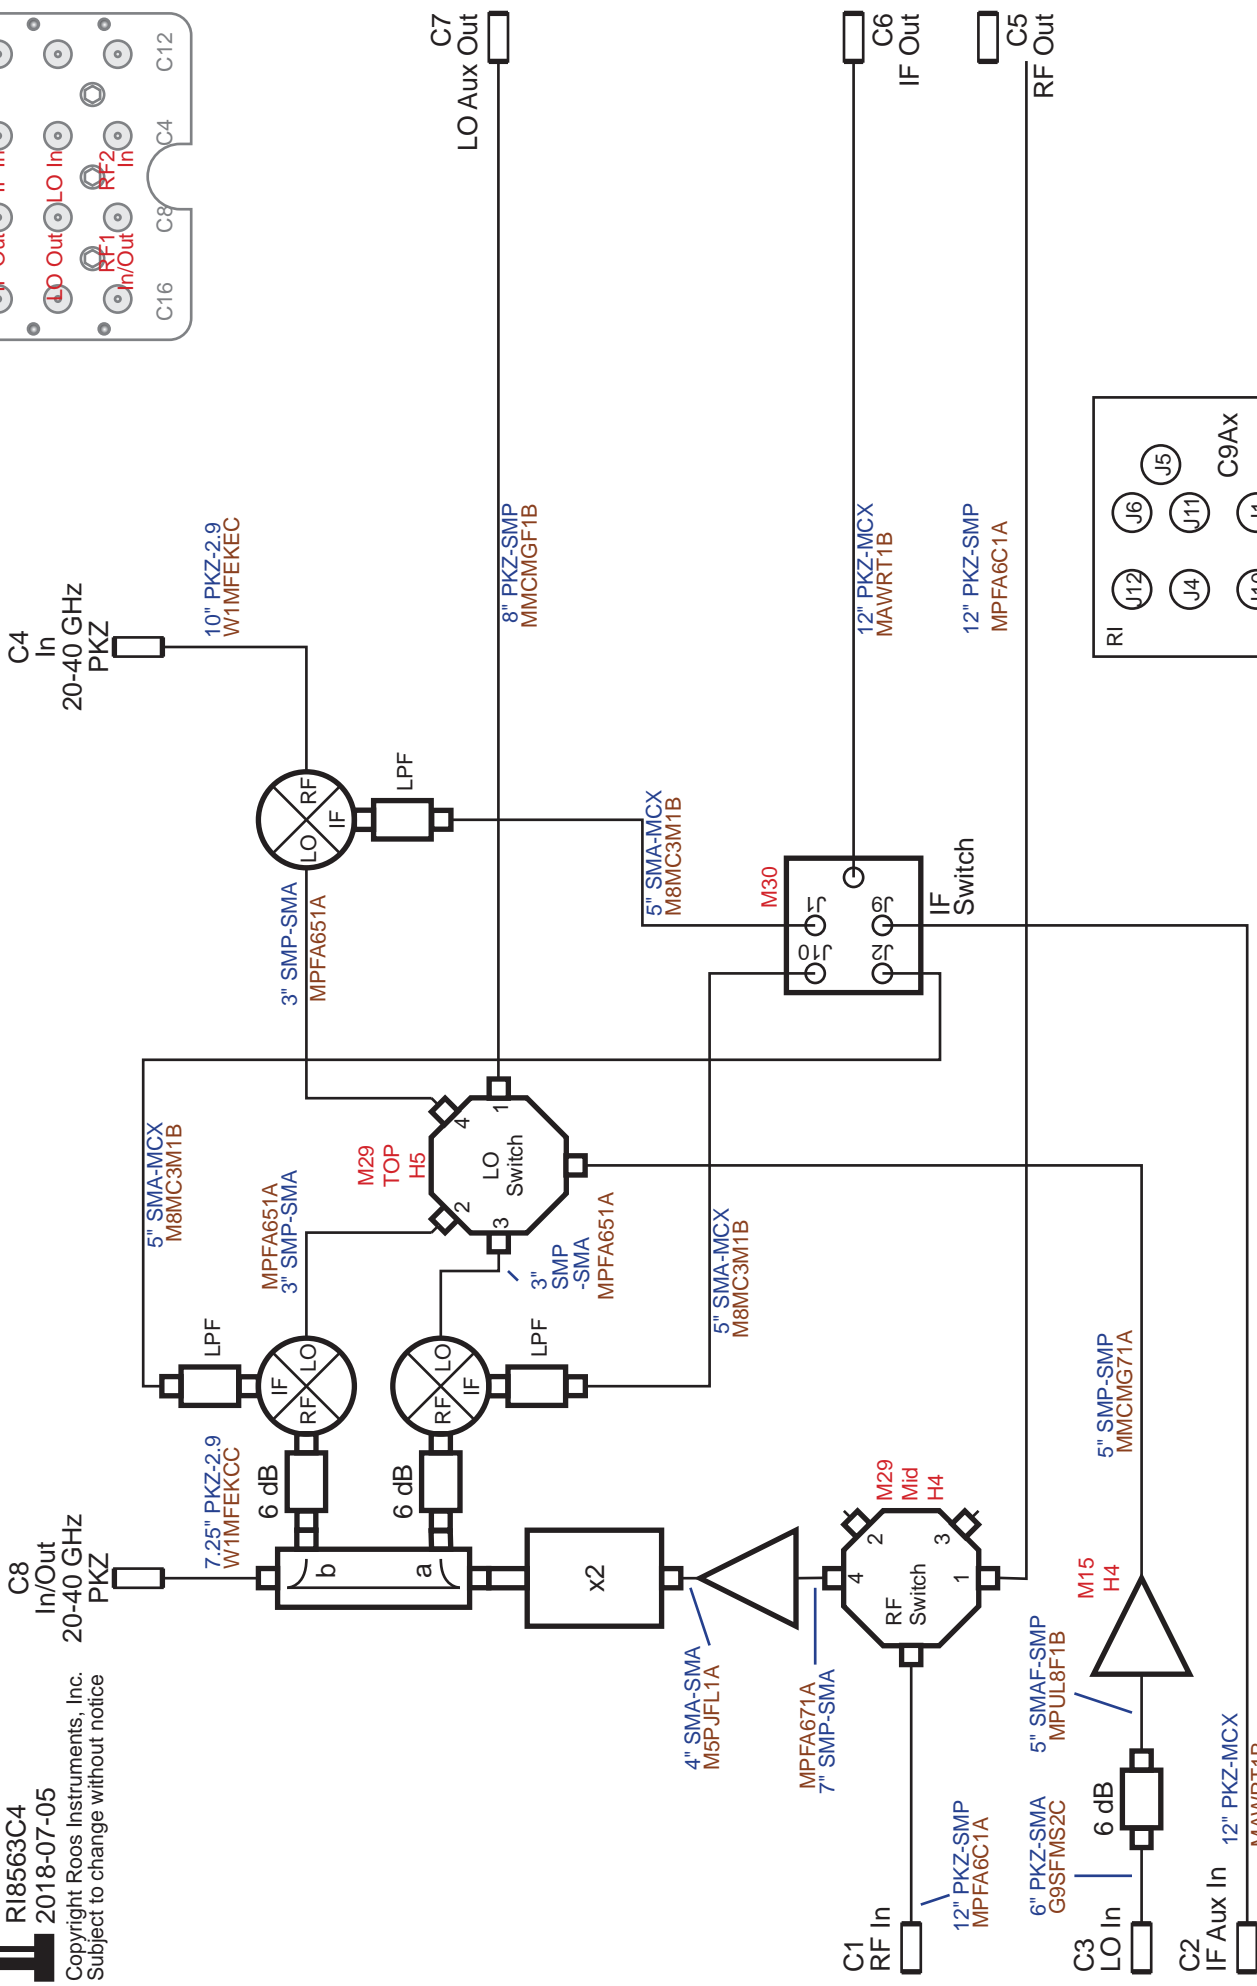

Roos Instruments, Inc - Cassini  
 Block Diagram, RI8563C  
 40.5 GHz, 2-Port-1-Path TIM

RI8563C4

2018-07-05

Copyright Roos Instruments, Inc.  
 Subject to change without notice

Unless otherwise noted, all cables are SMA, and all cables are M-M.